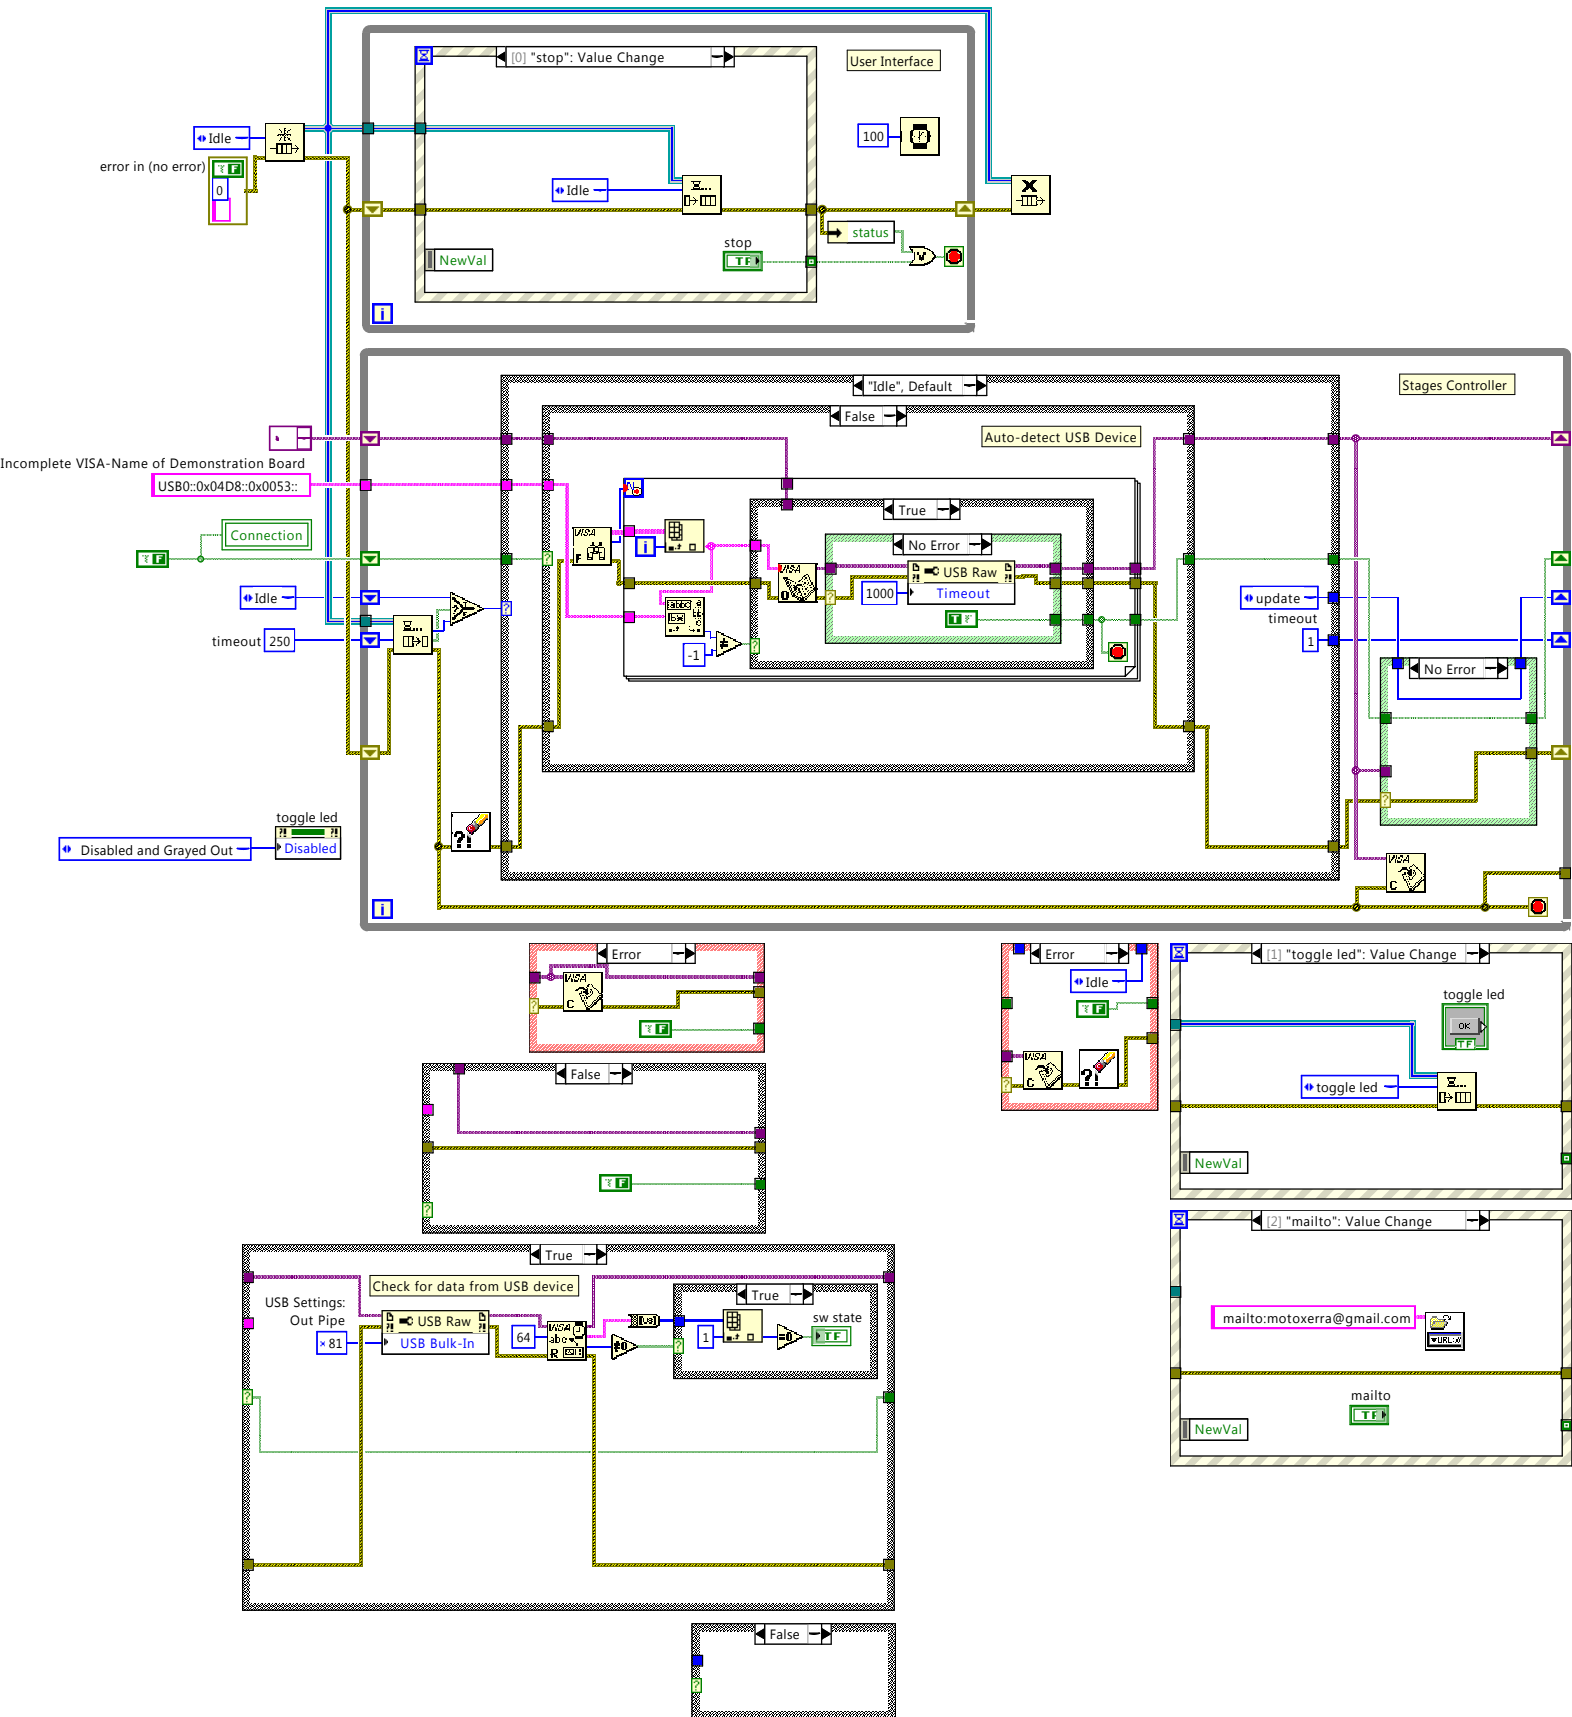

WinUSB Driver Example
for PICDEM Full Speed USB

Connection Status: 

Pushbutton State 

WinUSB Example.vi

C:\WinUSB Example\LabVIEW\WinUSB Example.vi

Last modified on 16-06-2012 at 17:23

Printed on 23-06-2012 at 11:13

Block Diagram

WinUSB Example.vi

C:\WinUSB Example\LabVIEW\WinUSB Example.vi

Last modified on 16-06-2012 at 17:23

Printed on 23-06-2012 at 11:13