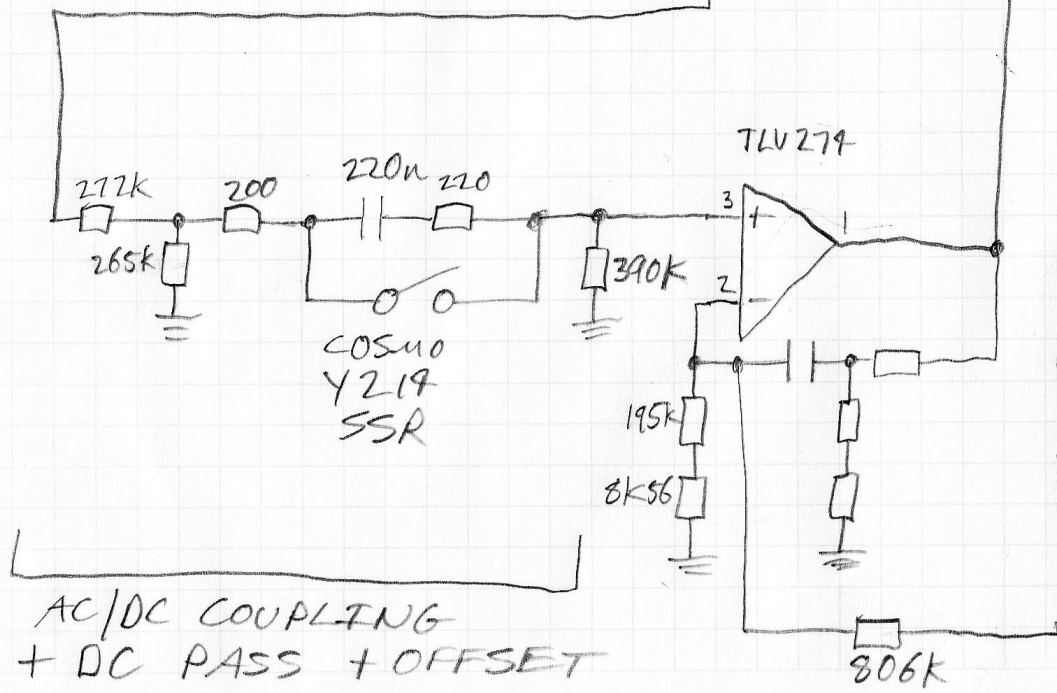

# RIGOL DS1054Z FRONT END

(ONE PER CHANNEL)  
74HC9053