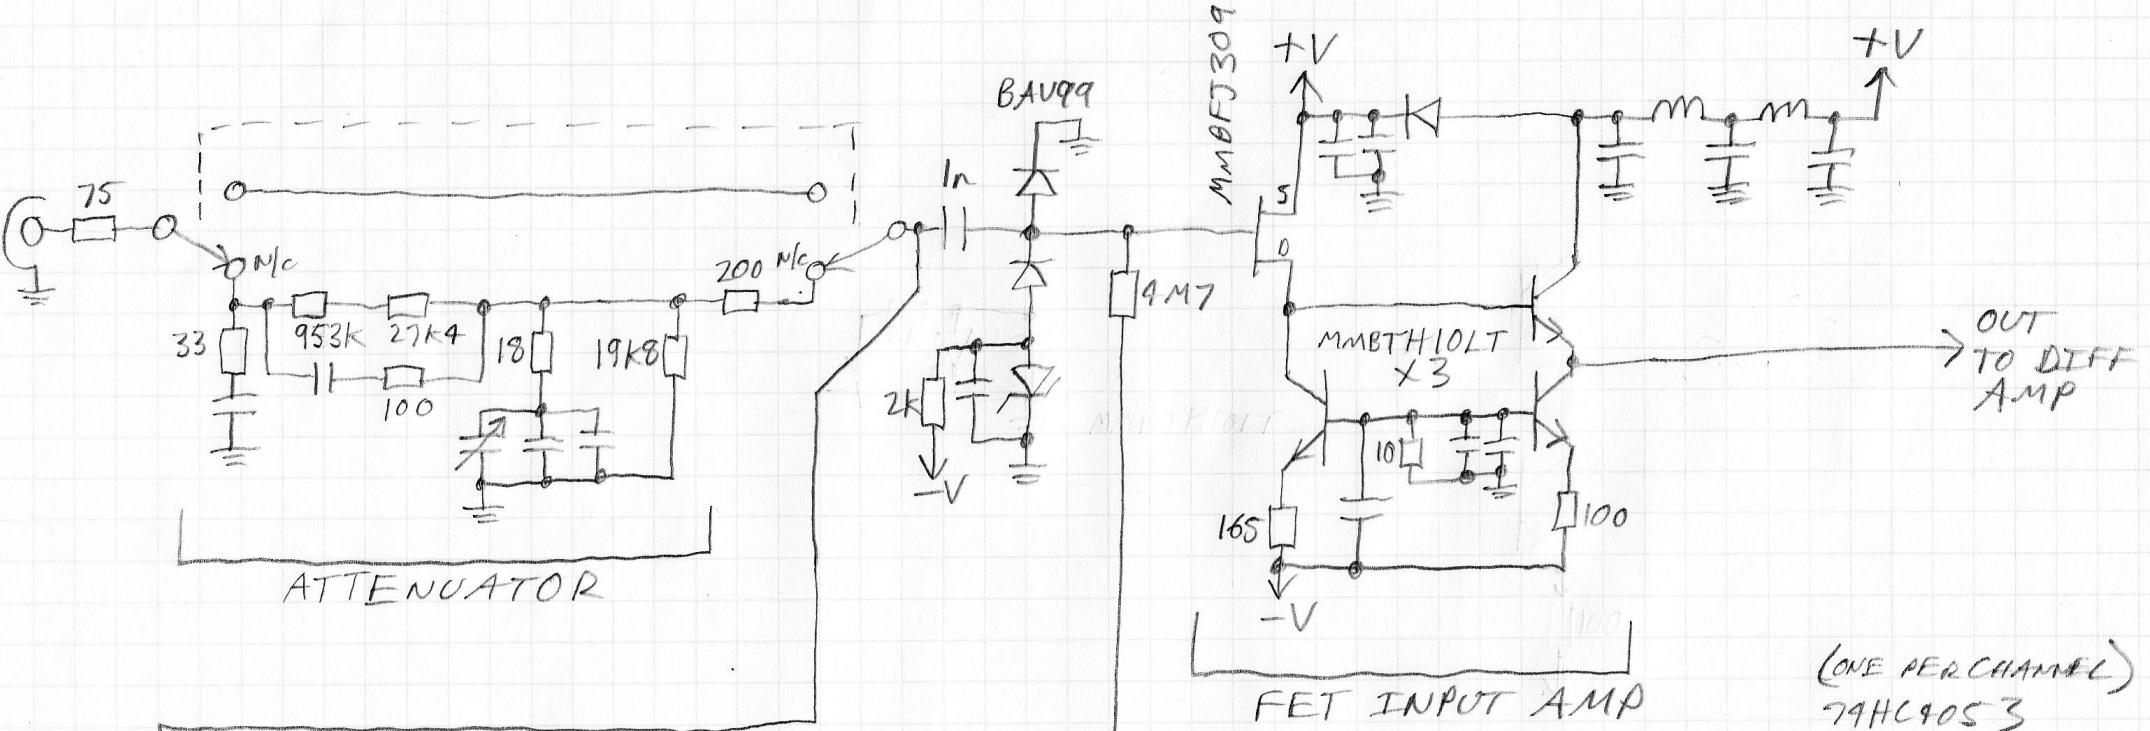

# RIGOL DS1054Z FRONT END

(ONE PER CHANNEL)  
74HC9053