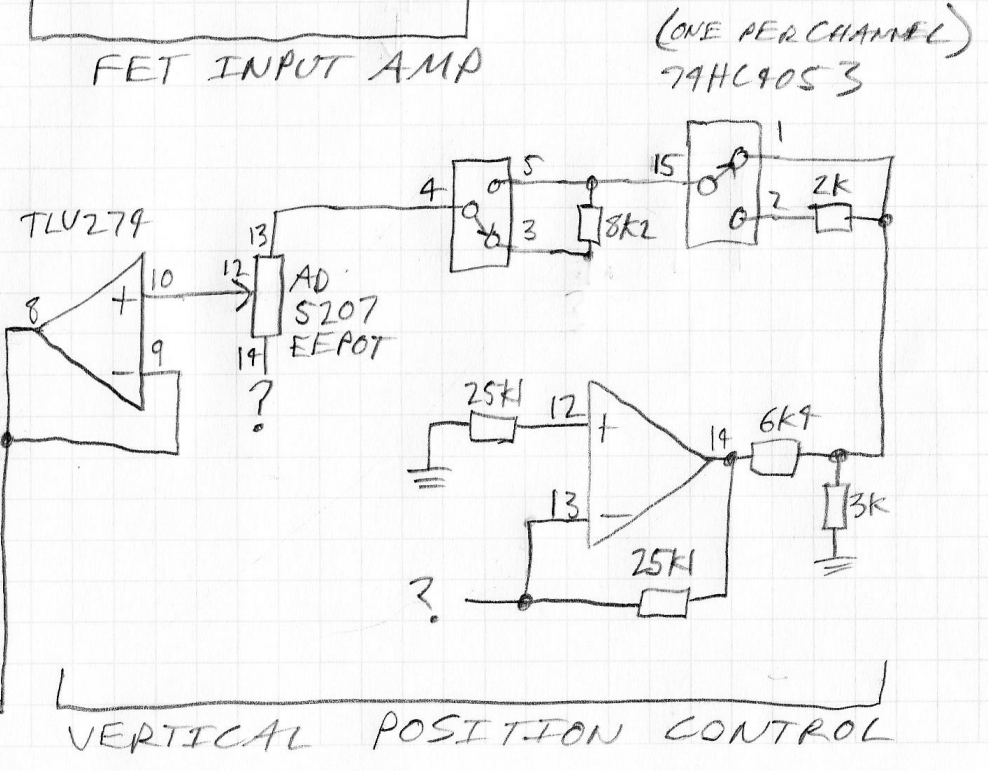

# RIGOL DS1054Z FRONT END

(ONE PER CHANNEL)  
74HC9053