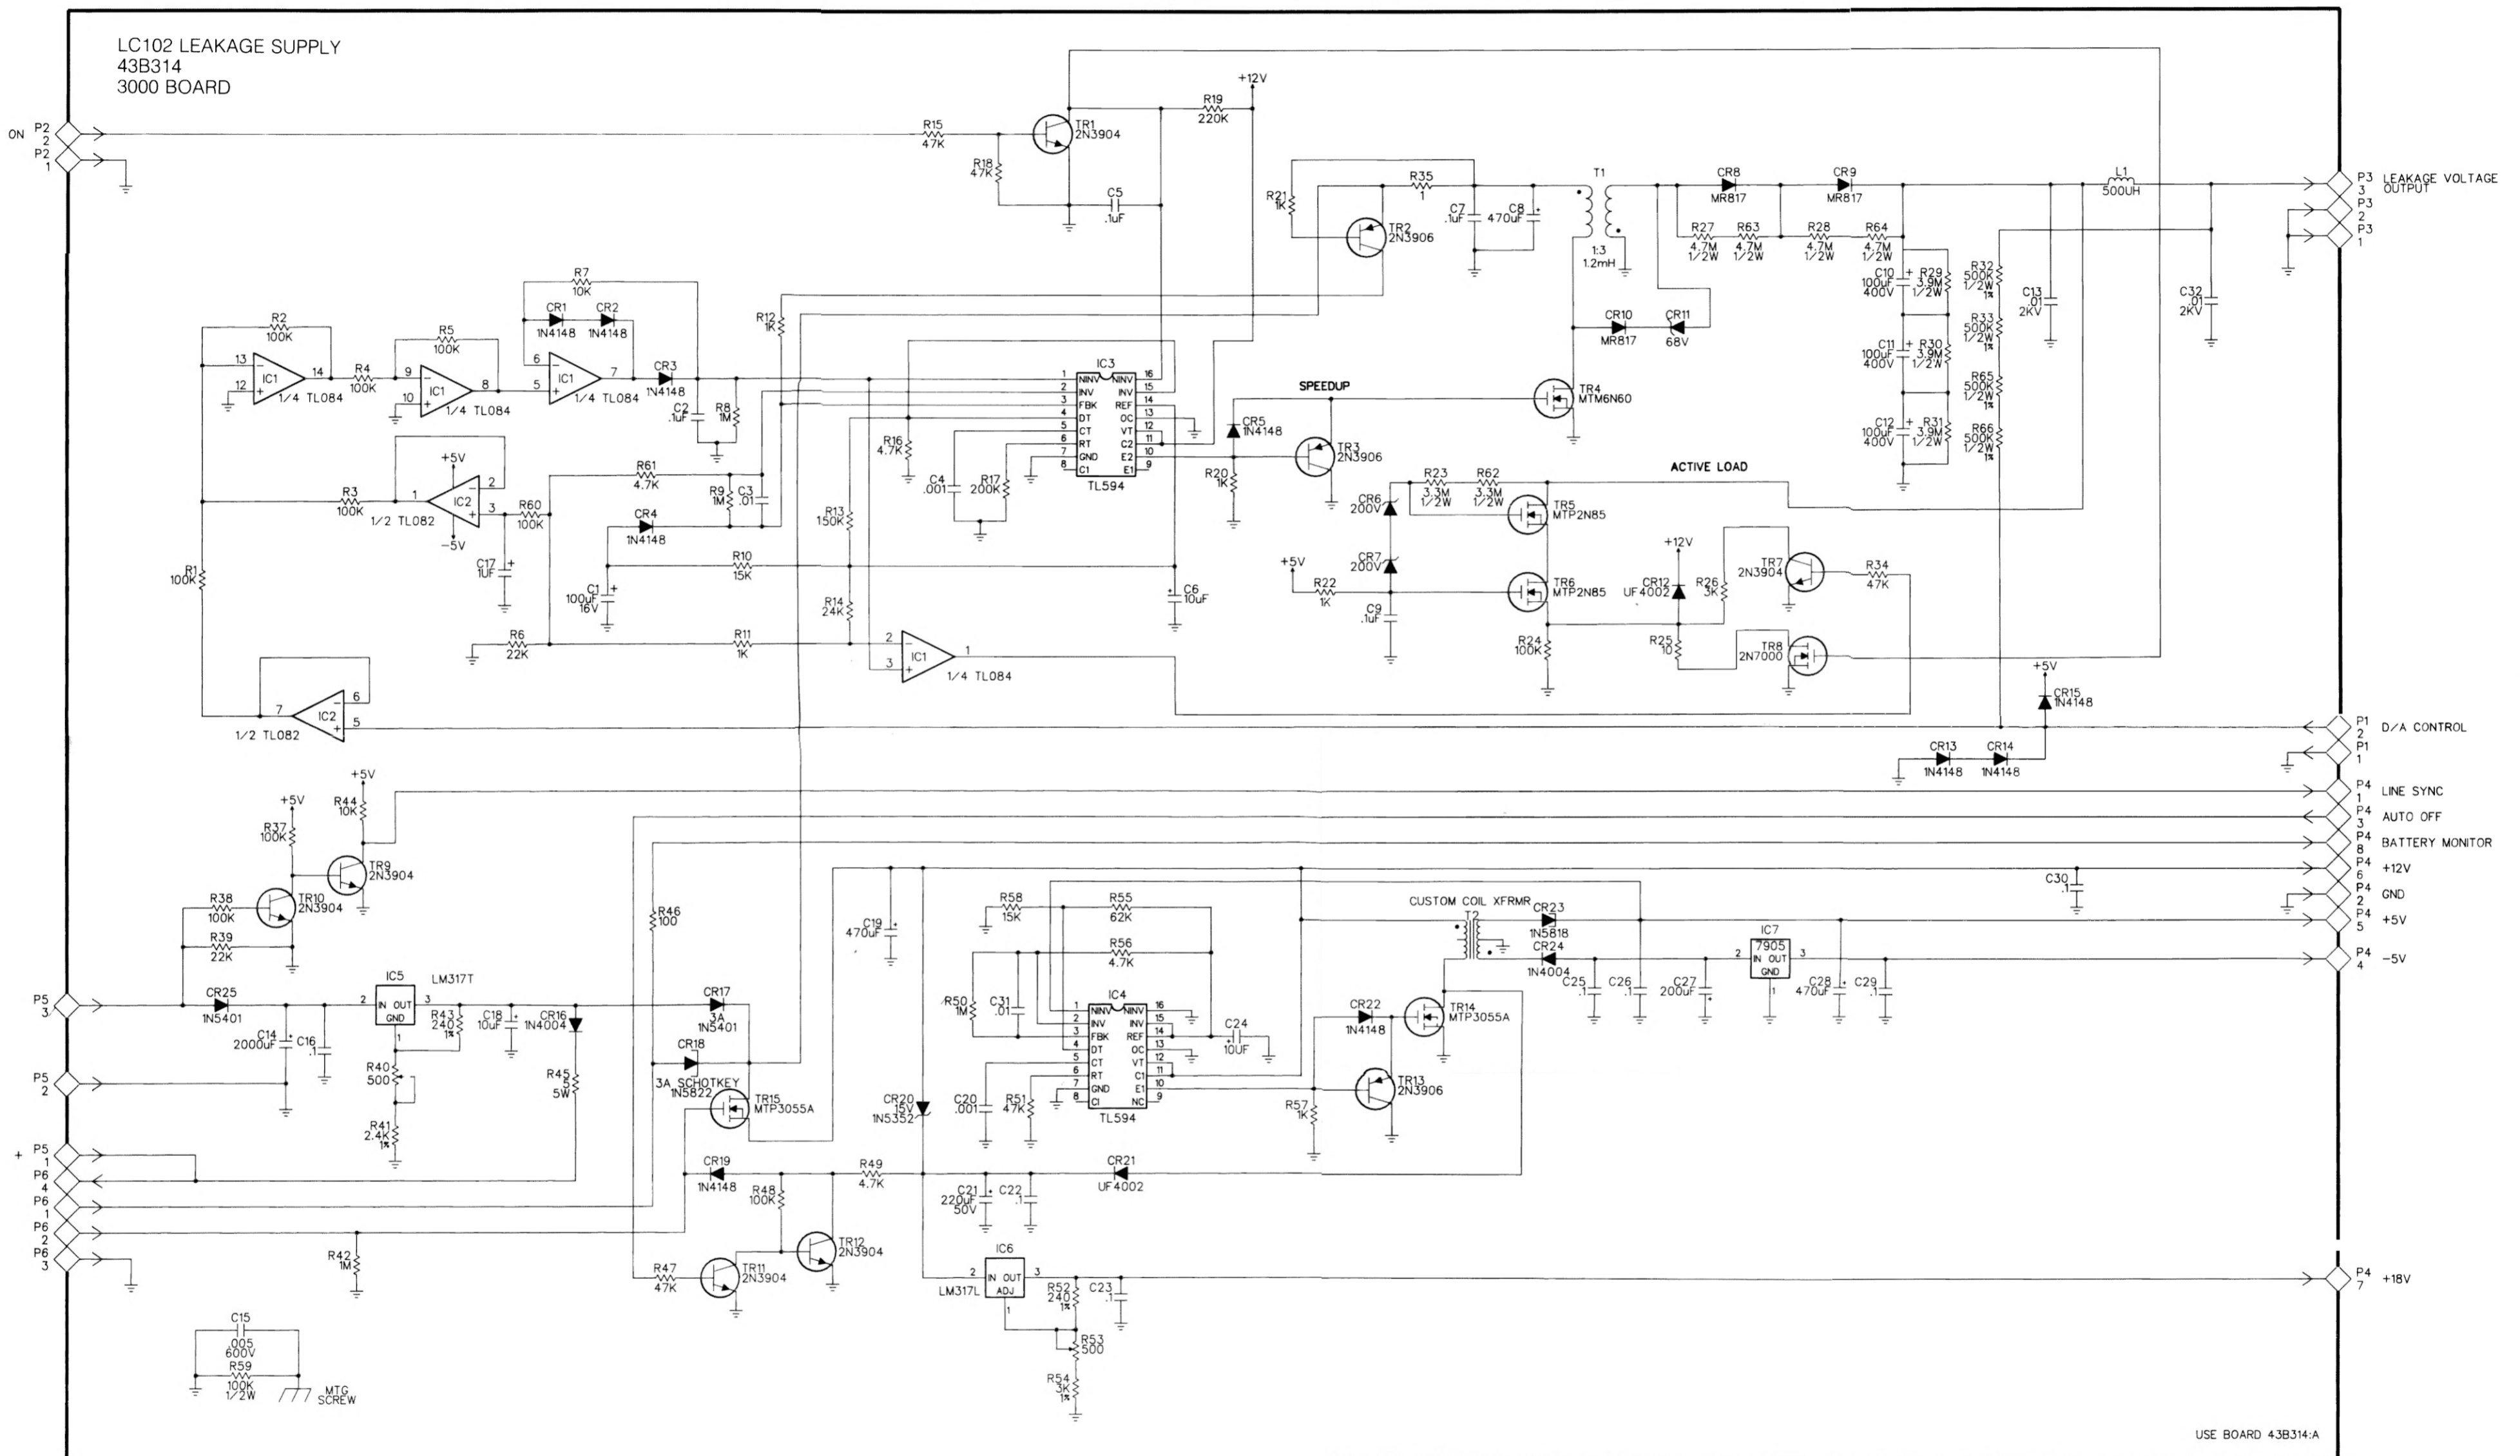

This sheet includes board numbers 2000 and 3000.

Toll Free 1-800-SENSCORE
SENSCORE
3200 Sencore Drive
Sioux Falls, SD 57107
Call Collect 605-339-0100 In SD

LC102 LEAKAGE SUPPLY
43B314
3000 BOARD

USE BOARD 43B314-A